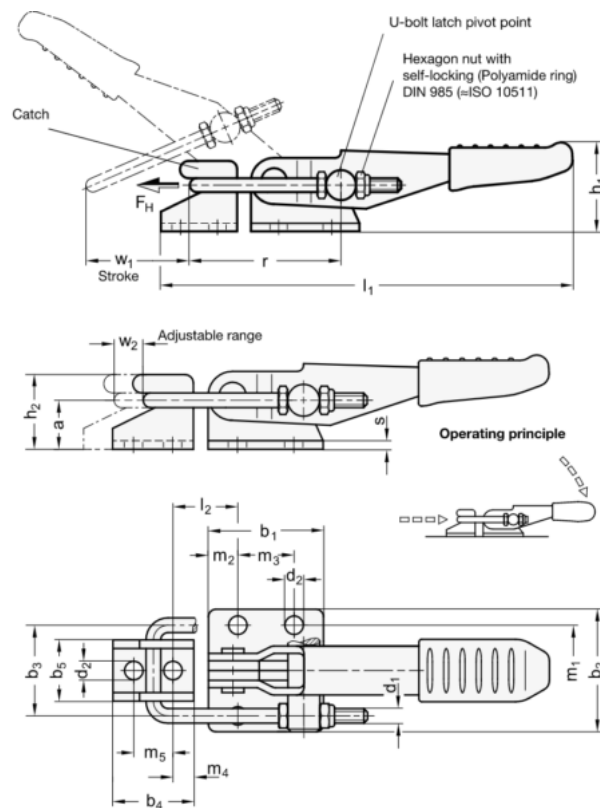

Article number: 201340130

Description: E+G Klee latch clamp,  
GN 851-700-T2 with latch, with catch

## Measures

\* = With standart latch

b2 = 54

d1 = M8

h1 = 42

l1 = 220

Newton = 7000

r = 70\*